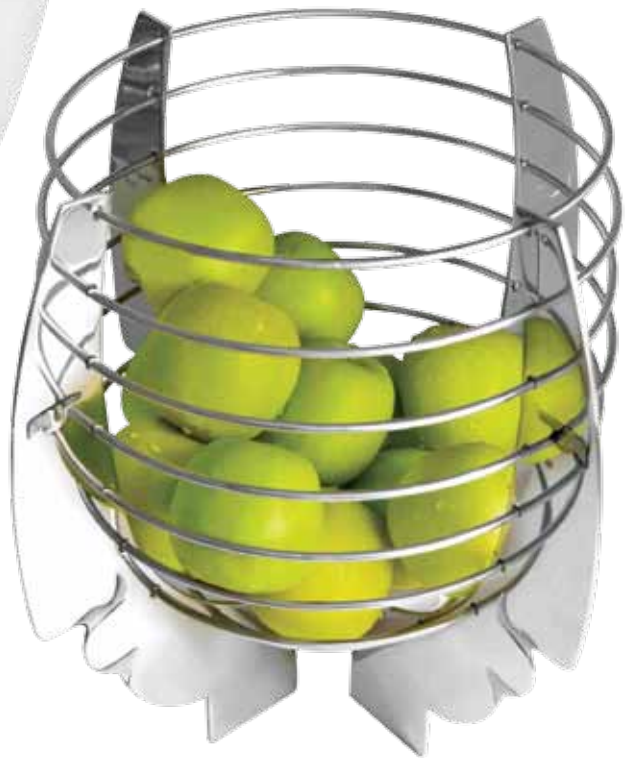

AL FRESCO BOWL LUNA

QUATRO BOWL SET OF 4

MIRROR IMAGE

SALAD SERVER QUICKSILVER

CARROL BOYES

CHOCOLATE SAUCE SET CLASSIC

POP-UP TISSUE BOX

OIL & VINEGAR SET WOMAN/MAN

OLIVE DISH OVAL SUMO

CHEESE BOARD ARIES
BREAD KNIFE ARIES
CHEESE KNIFE WEAVE
MINI PATE KNIFE ARIES
PATE KNIFE ODYSSEY

SALAD BOWL
MAN BASE

BARBEQUE FORK
DIVER

CHEESE
SPREADER ARIES

CHEESE
CHOPPER MAN

SMALL SPREADER
WOUND UP

BOTTLE STOPPER AT REST
CORKSCREW PULL OUT
THE STOPS

BATHROOM BIN
WITH LID WEAVE

APPLE BASKET MAN

COFFEE PLUNGER MAN
ESPRESSO CUP WAVE
SUGAR BOWL WITH
SUGAR LADLE WAVE